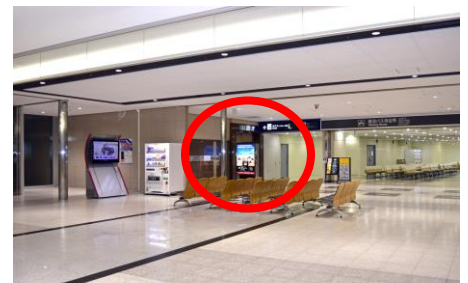

The Route from JR "New Chitose Airport" station to Hotel

Required time :
Approx. 5min

① Turn right after going out through the ticket gate.

② Keep going straight according to guide sign.

③ Go to penetralia of the pathway.

④ Take the escalator to the 1st floor.

⑤ Keep going straight again after taking the escalator.

⑥ Soon you will see the hotel's sign ahead.

⑦ Please enter the hotel from the entrance side of the sign.

⑧ Take the elevator to the front desk on the 3rd floor.

⑨ There is a front desk on the right side after getting off the elevator.

Air terminal Hotel