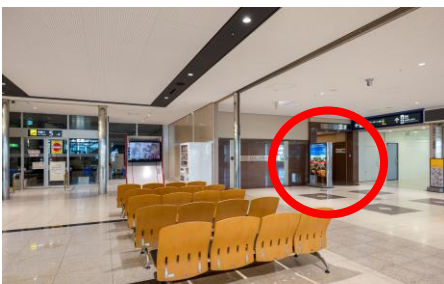

The Route from JR "New Chitose Airport" station to Hotel

Required time :
Approx. 5min

① Turn right after going out through the ticket gate.

② Keep going straight according to guide sign.

③ Go to penetralia of the pathway.

④ Take the escalator to the 1st floor.

⑤ Keep going straight again after taking the escalator.

⑥ Soon you will see the hotel's sign ahead.

⑦ Please enter the hotel from the entrance side of the sign.

⑧ Take the elevator to the front desk on the 3rd floor.

⑨ There is a front desk on the right side after getting off the elevator.

Air terminal Hotel